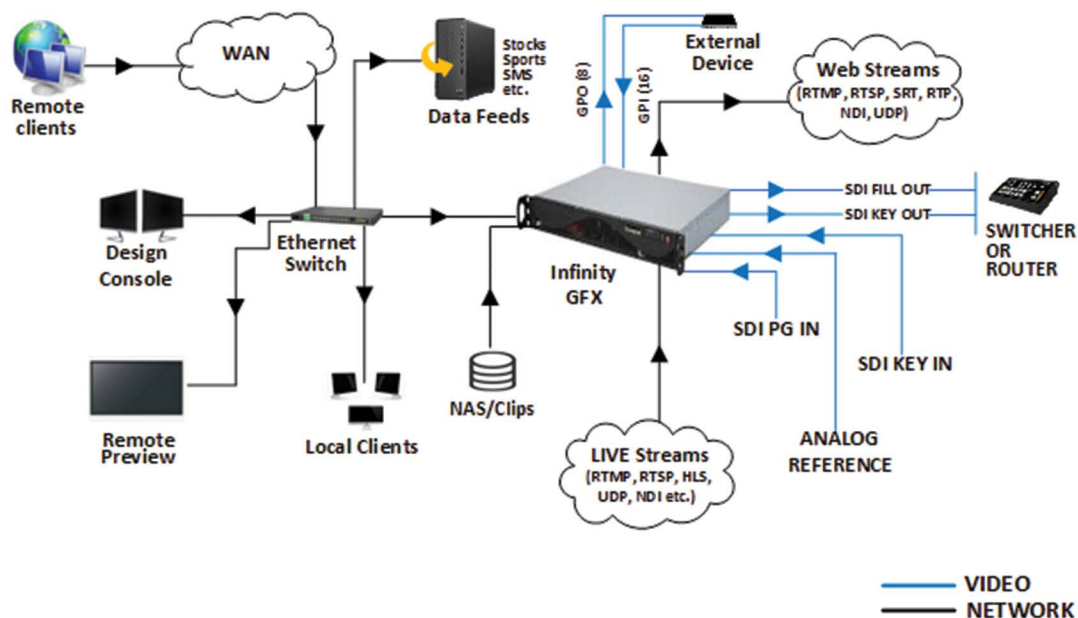

KEY FEATURES

- Unlimited Layers to Create and display fullest range of Visuals
- Output full range of On-Air Graphics: Logos, Clocks, Animations, Full Frame Graphics, Text, Images, Scrolls, Ads and much more
- Option for multiple outputs from a single server
- Full Unicode fonts support
- Integrates with External Data Sources and RSS feeds
- Comprehensive User Rights Administration
- License-free and unlimited Clients, local or remote
- Playlists-assisted Scheduling and Output
- Supports 24/32 bit images/animations in all standard graphics file formats like BMP, TIFF, TGA, PNG, MOV, AVI etc.
- Video Squeeze (DVE Effect)
- Generates comprehensive As-Run Logs
- API for Third Party Applications Development
- Full SD & HD/4K support
- Uncompressed SDI output (8/10 bit): Key/Fill output, SDI In & Out Downstream Keying, Genlock (Analog Reference)
- Web Streaming Option: Inbuilt encoder for RTMP, RTSP, HLS, SRT, RTP, UDP Streaming
- Stream your channel directly to Social Media like YouTube, Facebook etc.
- Auto failover relay bypass option
- GPI triggering for external devices

INFINITY ARCHITECTURE

Astech Systems Pvt. Ltd.

Head Office: 16, First Floor, Community Centre, East of Kailash, New Delhi-110065. Tel: +91-11-41323997, +91-11-41604634

Email: sales@broadcastauto.com | Website: www.astechsys.in

Branch Office: SAIF OFFICE Q1-07143/A, P.O. BOX - 122588, Sharjah, UAE.

/company/astechsys

/astechsys