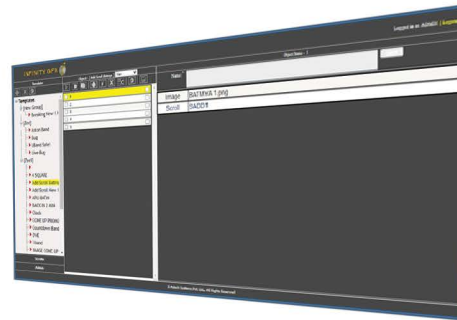

Playlist Engine - A powerful interface to trigger graphics based upon time and GPI

- Simultaneous multiple playlist
- Full 24-hour playlist with multiple triggers at the same time
- Items grouping for easy playlist management
- Playlist-integrated Output
- As Run Log
- GPI triggers to fire objects

Astech Systems Pvt. Ltd.

Head Office: 16, First Floor, Community Centre, East of Kailash, New Delhi-110065. Tel: +91-11-41323997, +91-11-41604634

Email:sales@broadcastauto.com | Website:www.astechsys.in

Branch Office: SAIF OFFICE Q1-07143/A, P.O. BOX - 122588, Sharjah, UAE.

/company/astechsys

/astechsys