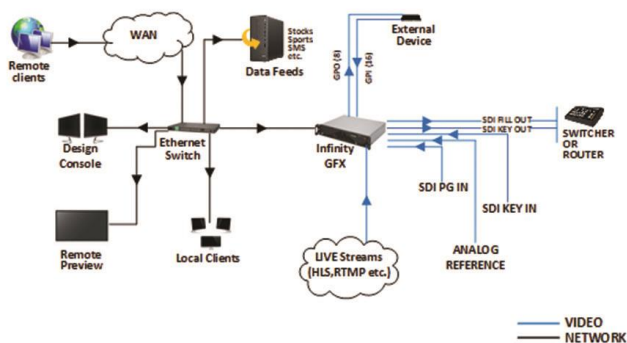

KEY FEATURES

- Unlimited Layers to Create and display fullest range of Visuals
- Output full range of On-Air Graphics: Logos, Clocks, Animations, Full Frame Graphics, Text, Images, Scrolls, Ads, Newsflash, Breaking News and much more
- Option for multiple outputs from a single server
- Provides a remote preview of all outputs over web
- Full Unicode fonts support
- Integrates with External Data Sources and RSS feeds
- Allow playback of live stream from URL
- Generates comprehensive Activity Logs
- Comprehensive User Rights Administration
- Designed for use without Programming Support
- License-free and unlimited Clients, local or remote.
- Video Squeeze (DVE Effect)
- Multiple Inputs for live multi-window templates
- Generates As-Run Logs and Commercial Reports for Advertisements displayed
- Playlists-assisted Scheduling and Output
- API for Third Party Applications Development
- Full SD & HD support
- Uncompressed SDI output with following options:
  - SDI In & Out
  - Key & Fill output
  - Downstream Keying
  - Genlock (Analog Reference)
- Auto failover relay bypass option

INFINITY ARCHITECTURE

Astech Systems Pvt. Ltd.

16, First Floor, Community Centre, East of Kailash, New Delhi-110065. Tel: +91-11-41323997 Fax: +91-11-26470633
Email: sales@broadcastauto.com, Website: www.astechsys.in